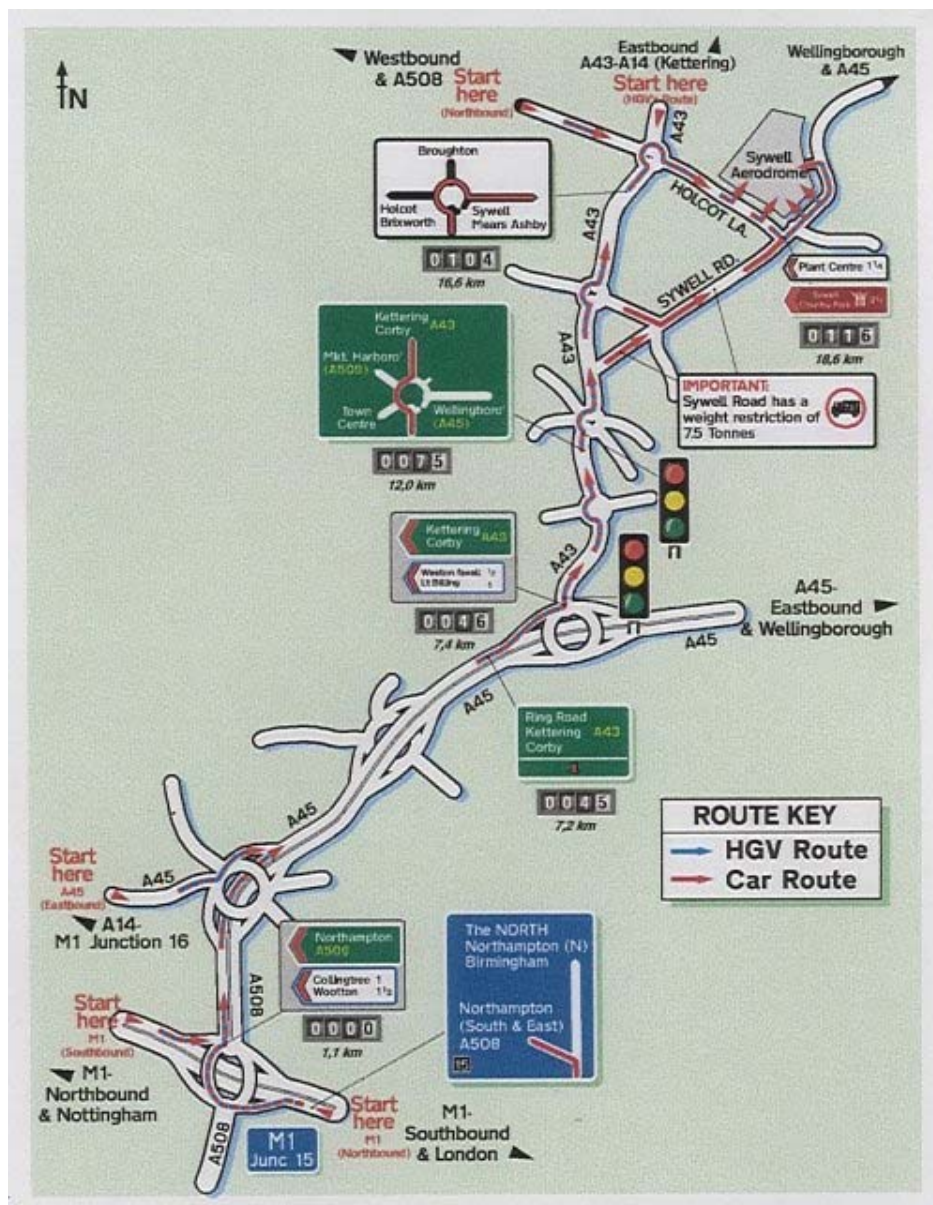

Getting There

Hangar One, Sywell Aerodrome, Sywell, Northants, NN6 0BN (Tel: 01604 642111)

Hangar One is located next to The Aviator Hotel on the outskirts of Sywell Aerodrome, which is situated midway between the A43 Kettering to Northampton main road and the A45 Northampton to Wellingborough main road. Once in Sywell, follow signs to Sywell Aerodrome and, for the correct entrance, look for signs for Hangar One/The Aviator Hotel.

Nearest Rail Stations: Wellingborough (7miles), Kettering (9miles), Northampton (9miles)
Nearest Airports: Luton (1hour), East Midlands (45mins), Birmingham (45mins)

See below for local taxi numbers.

Taxi Numbers

Ace Cars	Kettering	01536 522220
Exclusive Cars	Kettering	01536 525254
Broughton Cars	Kettering	01536 414140
Bounds Taxis	Northampton	01604 632222
Amber Taxis	Northampton	01604 232666
Mayfair Taxis	Northampton	01604 631111
A1 Cars	Northampton	01604 627777
K Cars	Northampton	01604 604040
Sky Cars	Northampton	01604 604600
Take 6	Northampton	01604 764678
Usher Cars	Northampton	01604 715151
Phoenix Cars	Northampton	01604 499993
County Cars	Northampton	01604 405050
Hardingstone Taxis	Northampton	01604 766662
Delta Taxis	Sywell	01604 781888
Nucabs	Wellingborough	0800 0281494
Twenty 4 Seven Travel	Wellingborough	01933 247247
Yellow Cabs	Wellingborough	01933 441666
Queensway Taxis	Wellingborough	01933 223907
Lee Cabs	Wellingborough	01933 442444
A 2 B Cabs	Wellingborough	01933 441122
Rabbits Taxis	Wellingborough	01933 443939
Countrywide Cars	Wellingborough	01933 405158